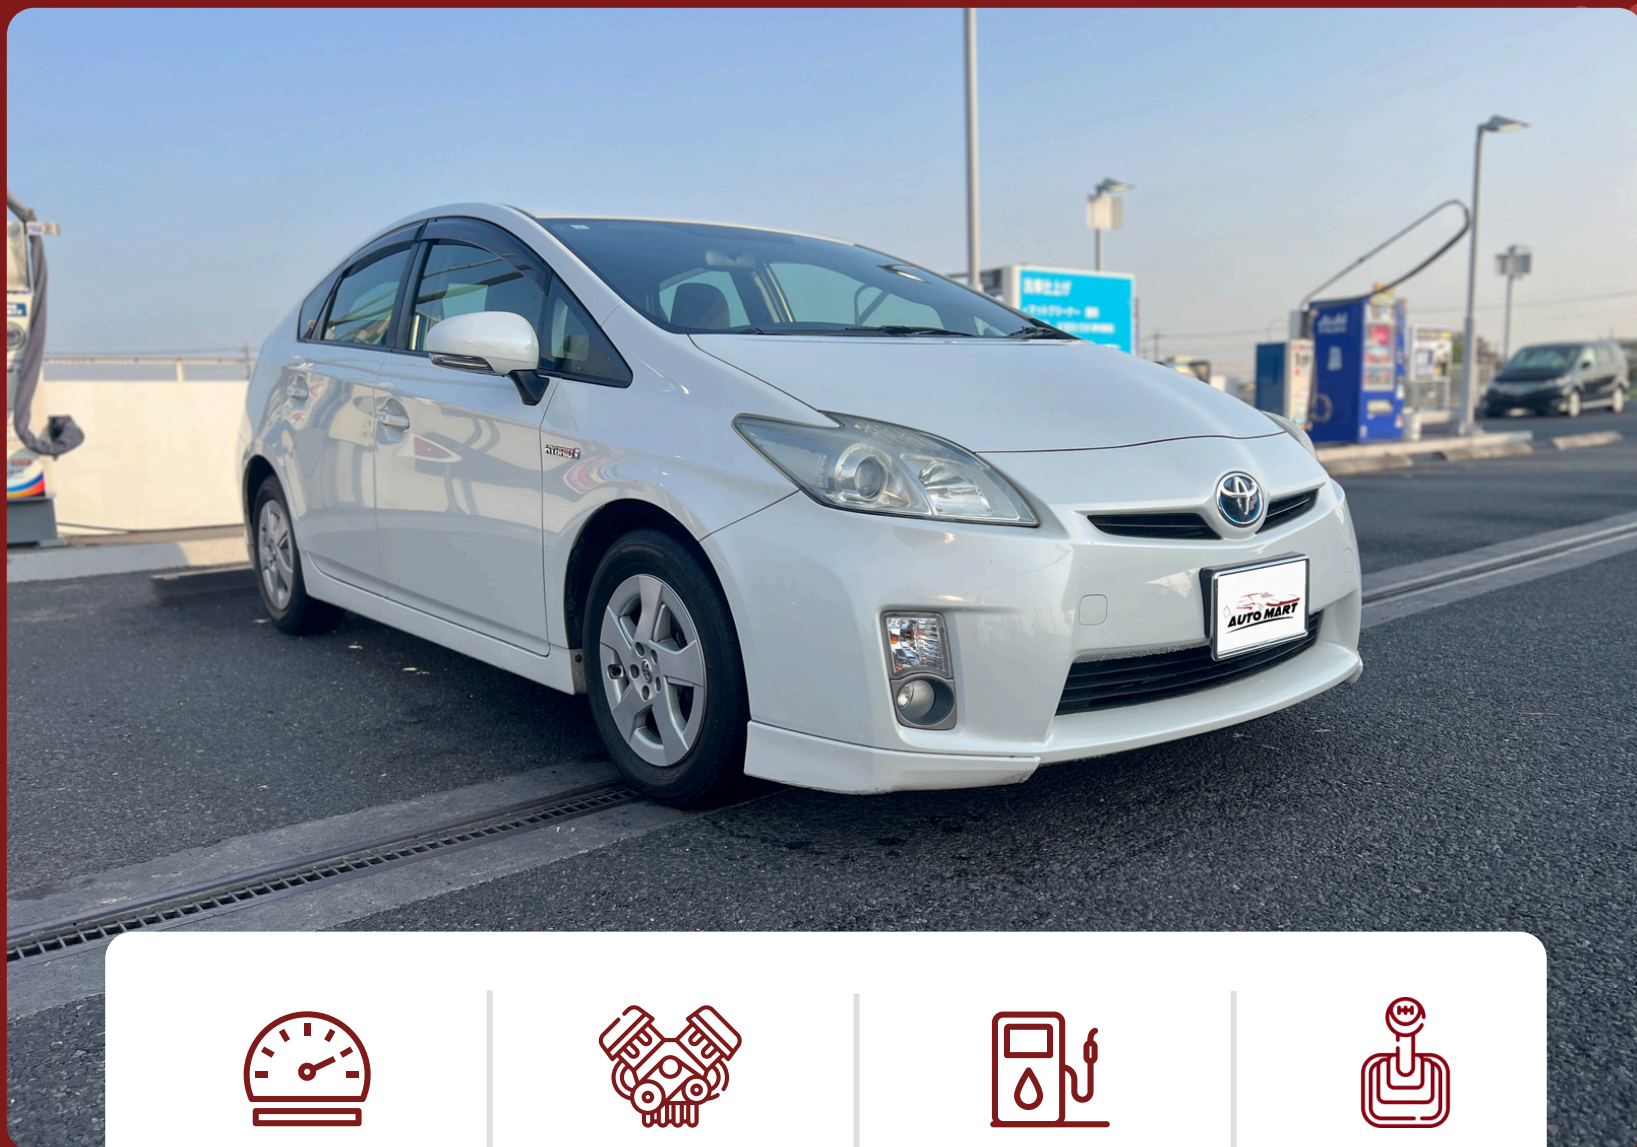

TOYOTA PRIUS 2011

TV - Navigation, Back Camera, ETC, Bluetooth

152,000KM

1800cc

Hybrid

AT

Visit Our Website

www.automart.llc