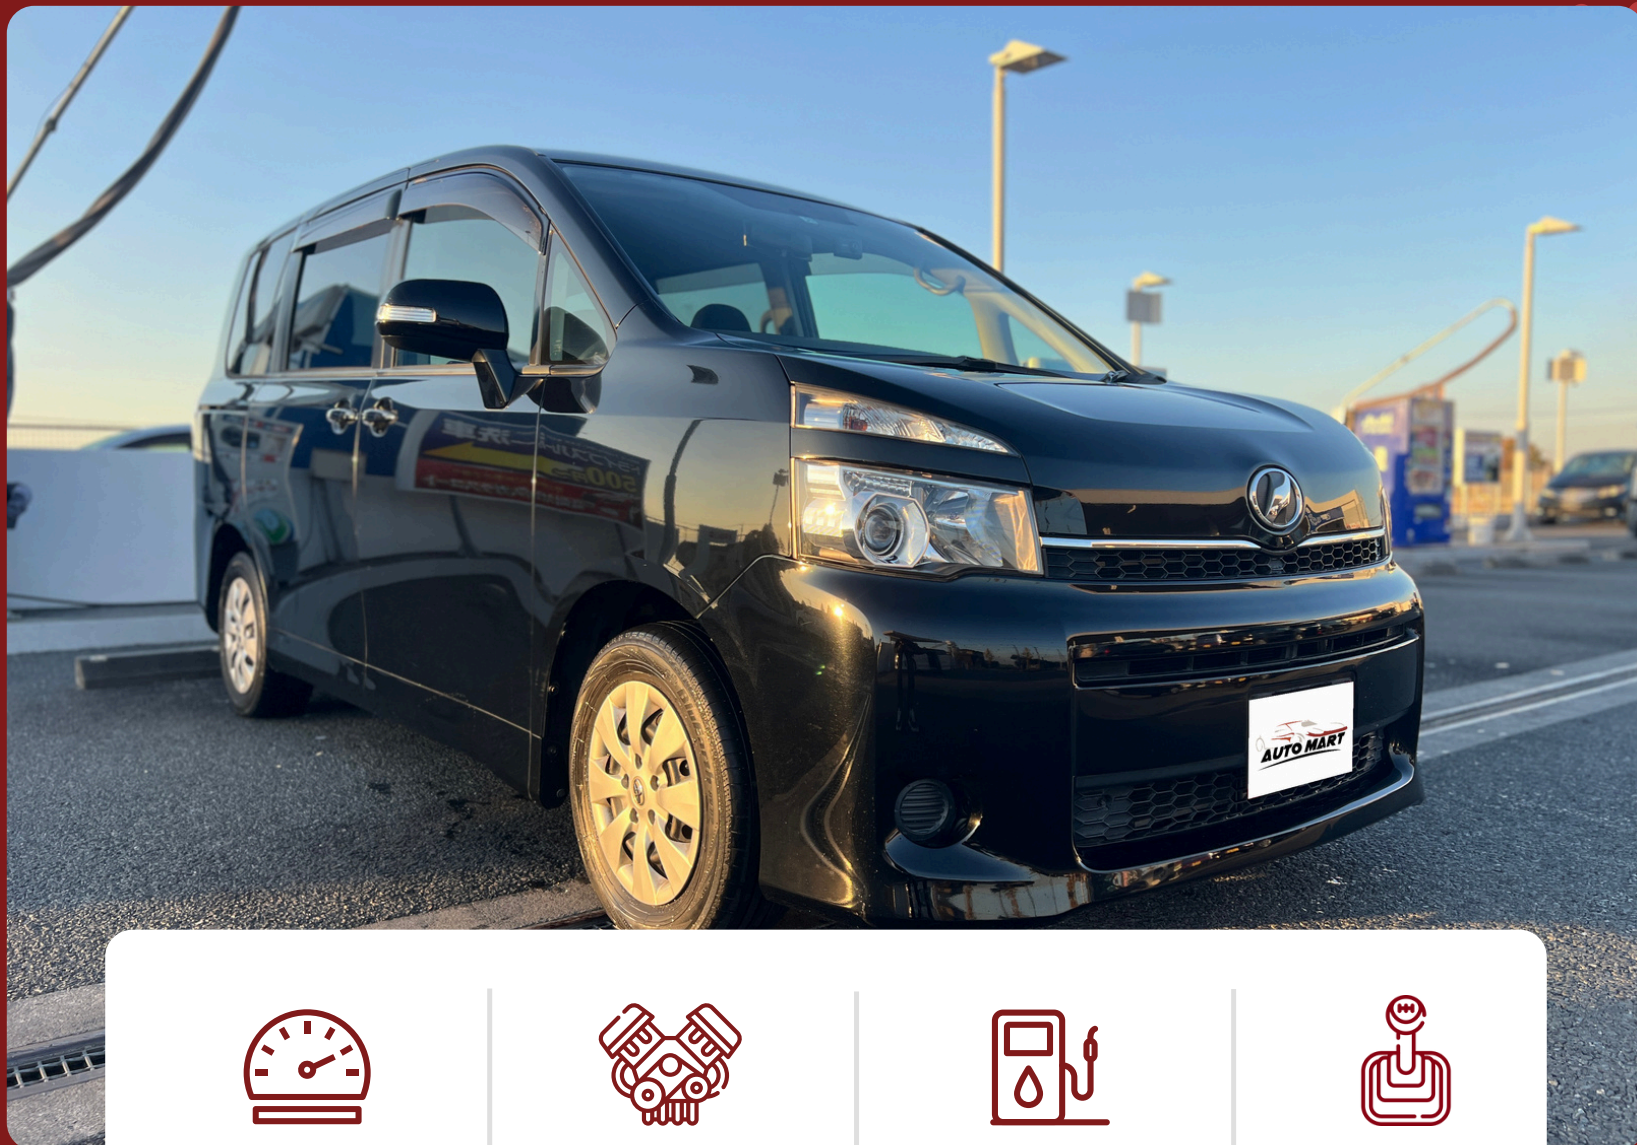

TOYOTA VOXY XL EDN 2013

Navigation . TV, Back Camera, ETC

118,600 KM

2000cc

Gasoline

AT

Visit Our Website

www.automart.llc

3210, Matsubushi, Kitakatsushika
District, Saitama 343-0111

TOYOTA VOXY XL EDN 2013

Vehicle Detail

Manufacturer	Toyota
Vehicle Name	Voxy
Grade	XL Edition
Model Year	2013/11
Color	Black
Odometer	118,600 KM
Model	DBA-ZRR70G
Vehicle Inspection	2 years vehicle inspection included
Engine Size	2000cc

Transmission	AT
Fuel Type	Gasoline
Chasis Number Last 3 digits	790
Repair History	None

Extra Detail

- Navigation . TV
- Back Camera
- ETC
- Front & Rear Drive Recorder
- HID
- Left Side Power Sliding Door